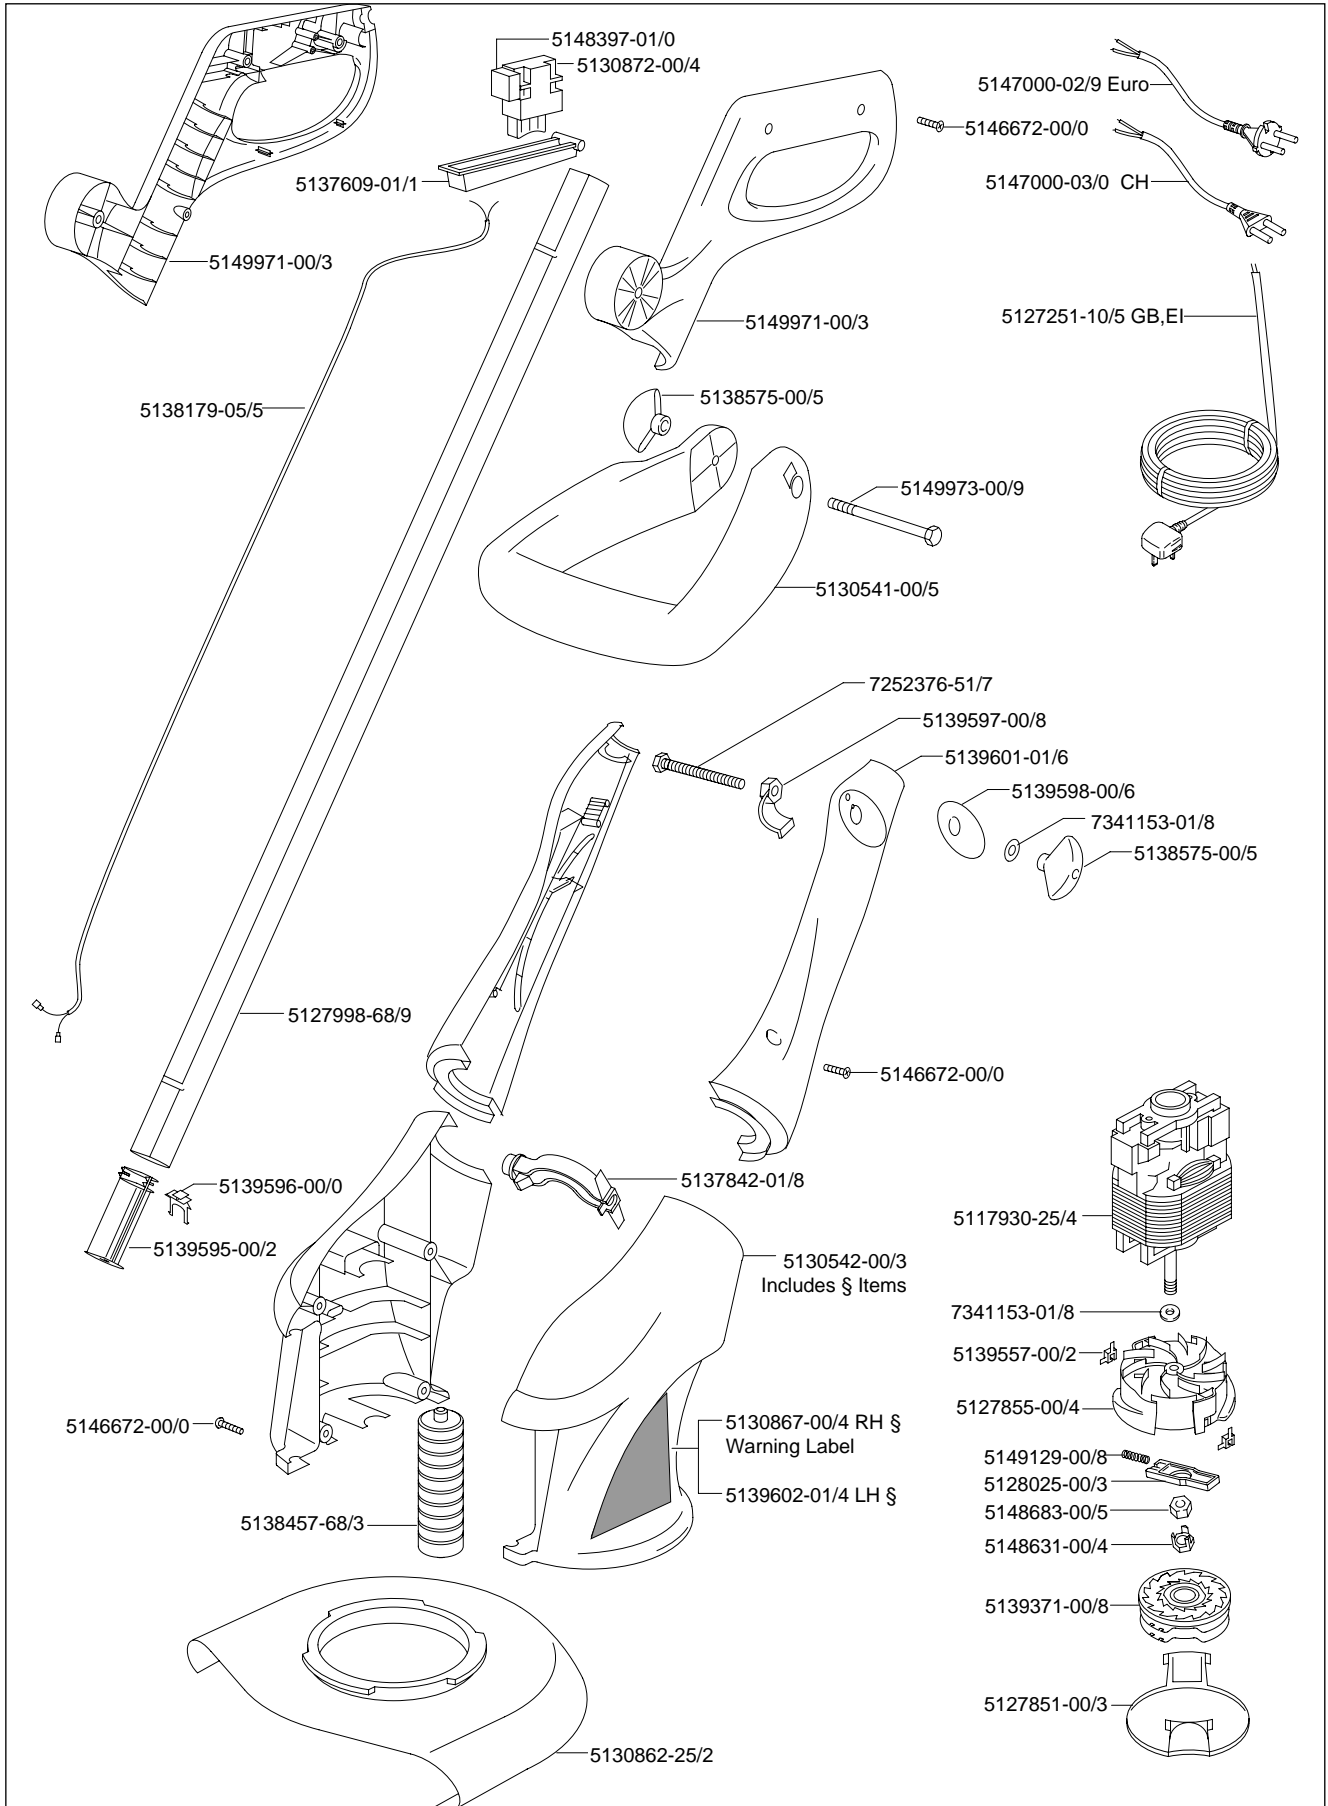

MODEL Multitrim 250DX

9648571-22 CH	9648571-25 GB,EI	9648571-67 E.Euro	9648571-86 W. Euro
------------------	---------------------	----------------------	-----------------------

ILLUSTRATED PARTS LIST

Multi-Trim 250 DX

Powerful, electric trimmer and lawn edger with “Unique” Double Line Autofeed cutting line system and extendable handle adjustment

- Simply convert from trim to edge by twisting the cutting head.
- Unique Double Line Autofeed cutting System.
- Extendable handle adjustment for a more comfortable operating position.
- Guide roller for accurate lawn edging.
- Ideal for trimming around those awkward garden areas.
- Adjustable steady handle for greater control.
- Protector guard for added safety.

Features

Cutting Width	25 cm
Motor Power	300 W
Line Length	10m (2 x 5 m)
Line Diameter	1.5 mm
Feed Mechanism	Double Autofeed
Edging Facility	Yes
Carton Dimensions	1140x220x130 mm
Weight (Unpacked)	2.2 Kg
Weight (Packed)	4.1 Kg